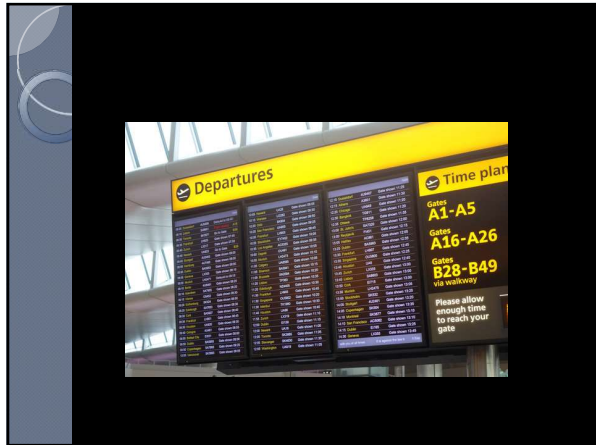

WINDOW SEAT OR AISLE?

In-flight Service

Check-in Counter

Cabin Crew Team

IN-FLIGHT DUTY-FREE