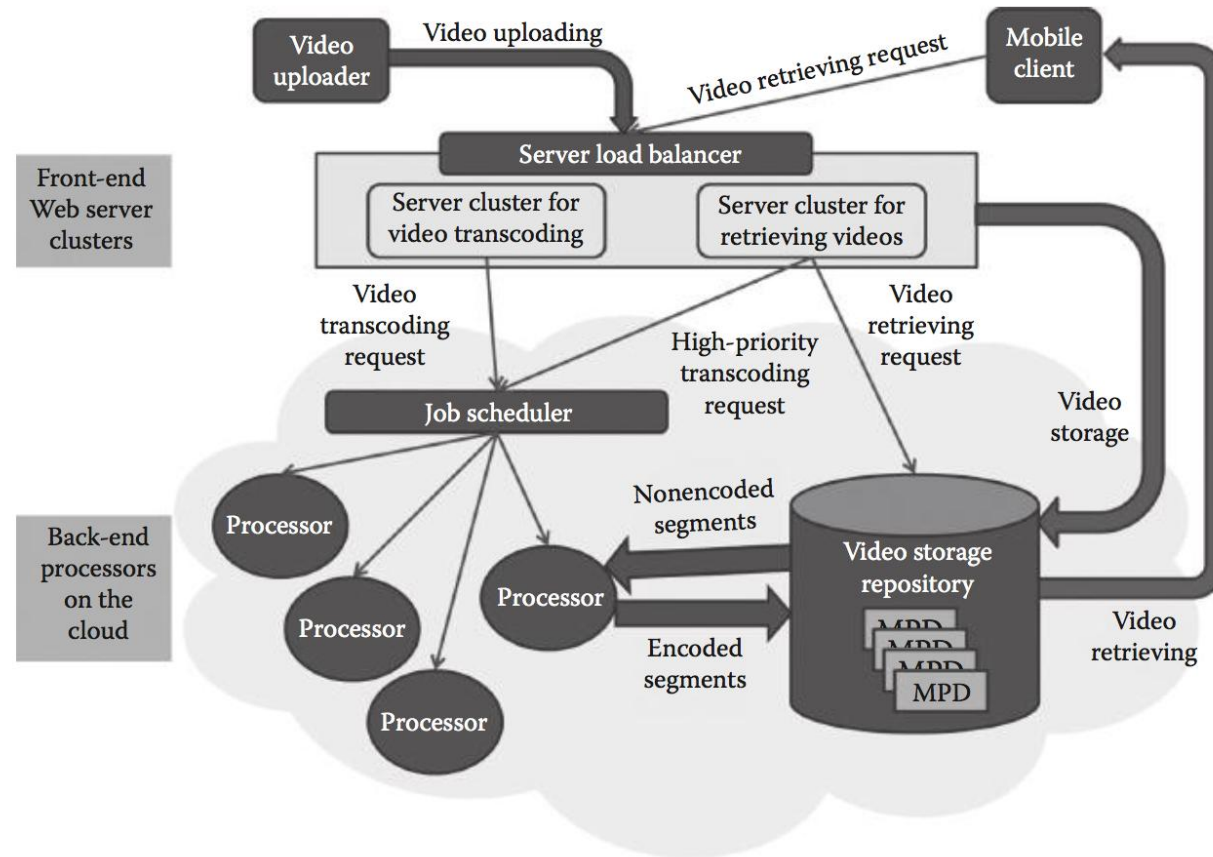

Queuing model of the data center in multimedia cloud

Fundamental concept of fog computing

Media-centric theory of learning in CoP.

Scope of the MPEG-DASH standard

The architecture of scheduling on video transcoding for DASH in the cloud environment

System architecture

หนังสืออ้างอิง (Ref.)

Required Text

- Kuan-Ching Li, Qing Li and Timothy K. Shih "Cloud Computing and Digital Media Fundamentals, Techniques, and Applications"
Taylor & Francis Group, LLC 1st, 2014.