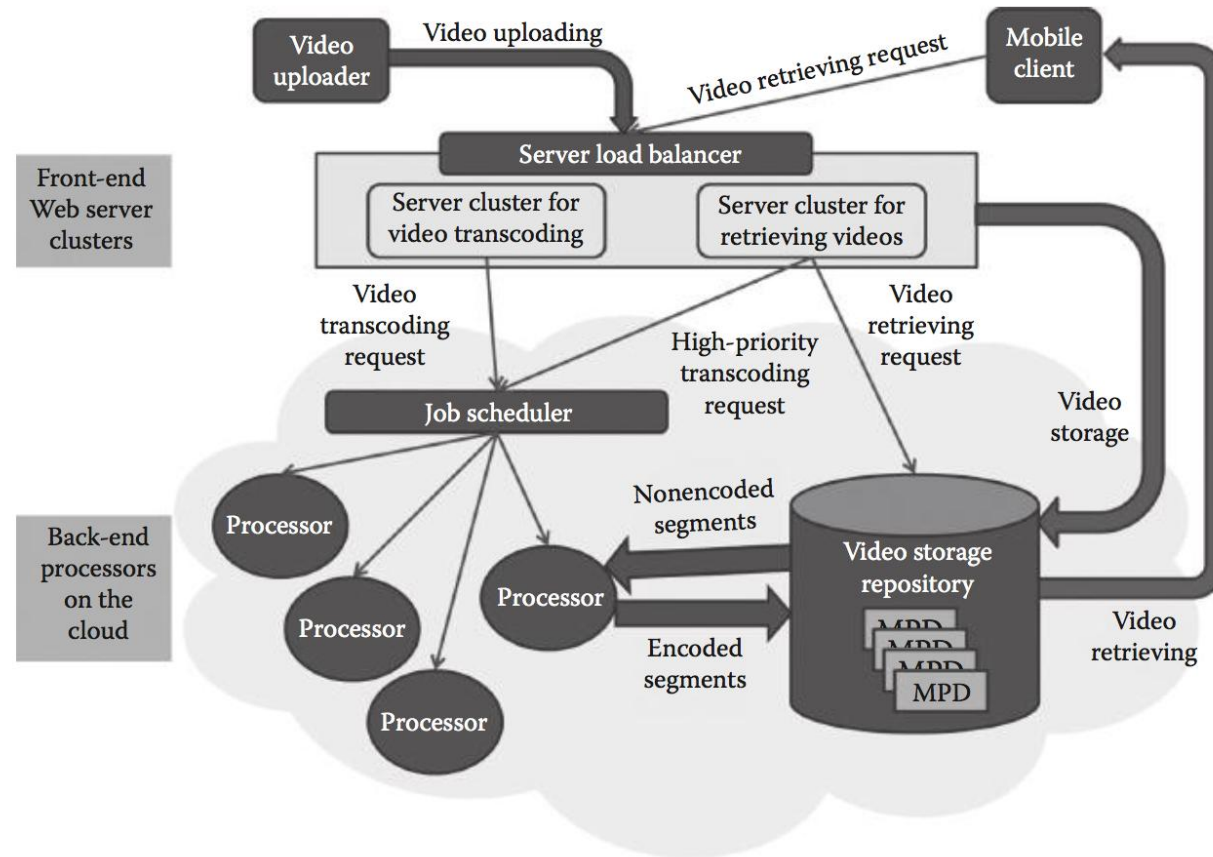

# Queuing model of the data center in multimedia cloud

# Fundamental concept of fog computing

# Scope of the MPEG-DASH standard

# The architecture of scheduling on video transcoding for DASH in the cloud environment