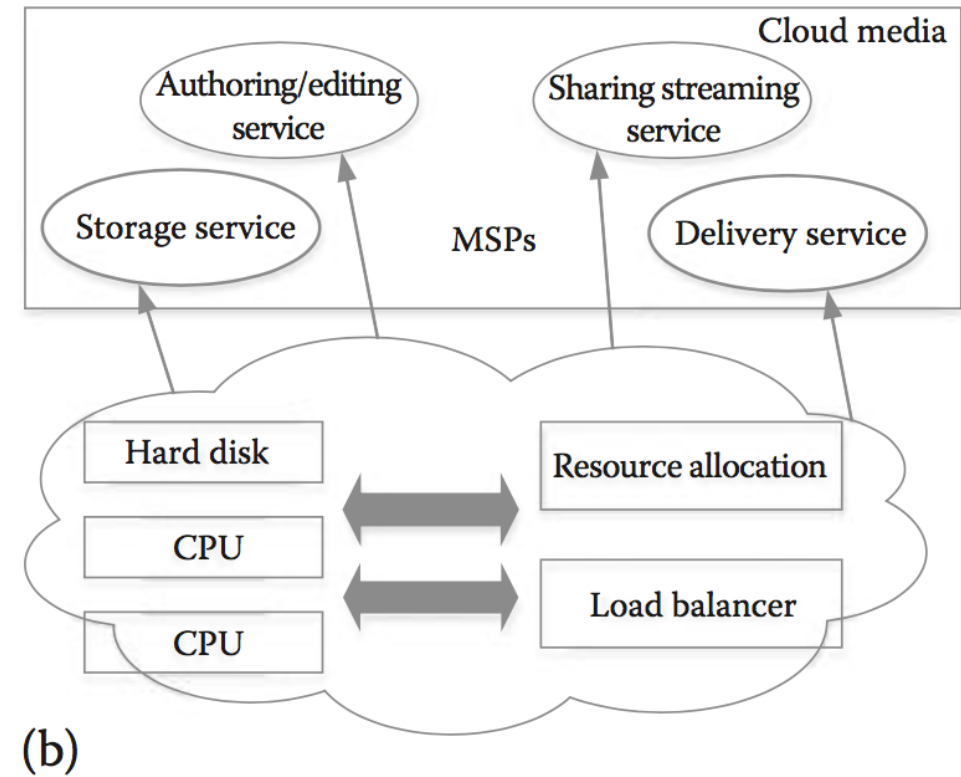

# Cloud mobile multimedia architecture with control and data flows

# Data center architecture for multimedia app.

# Scope of the MPEG-DASH standard

# The architecture of scheduling on video transcoding for DASH in the cloud environment