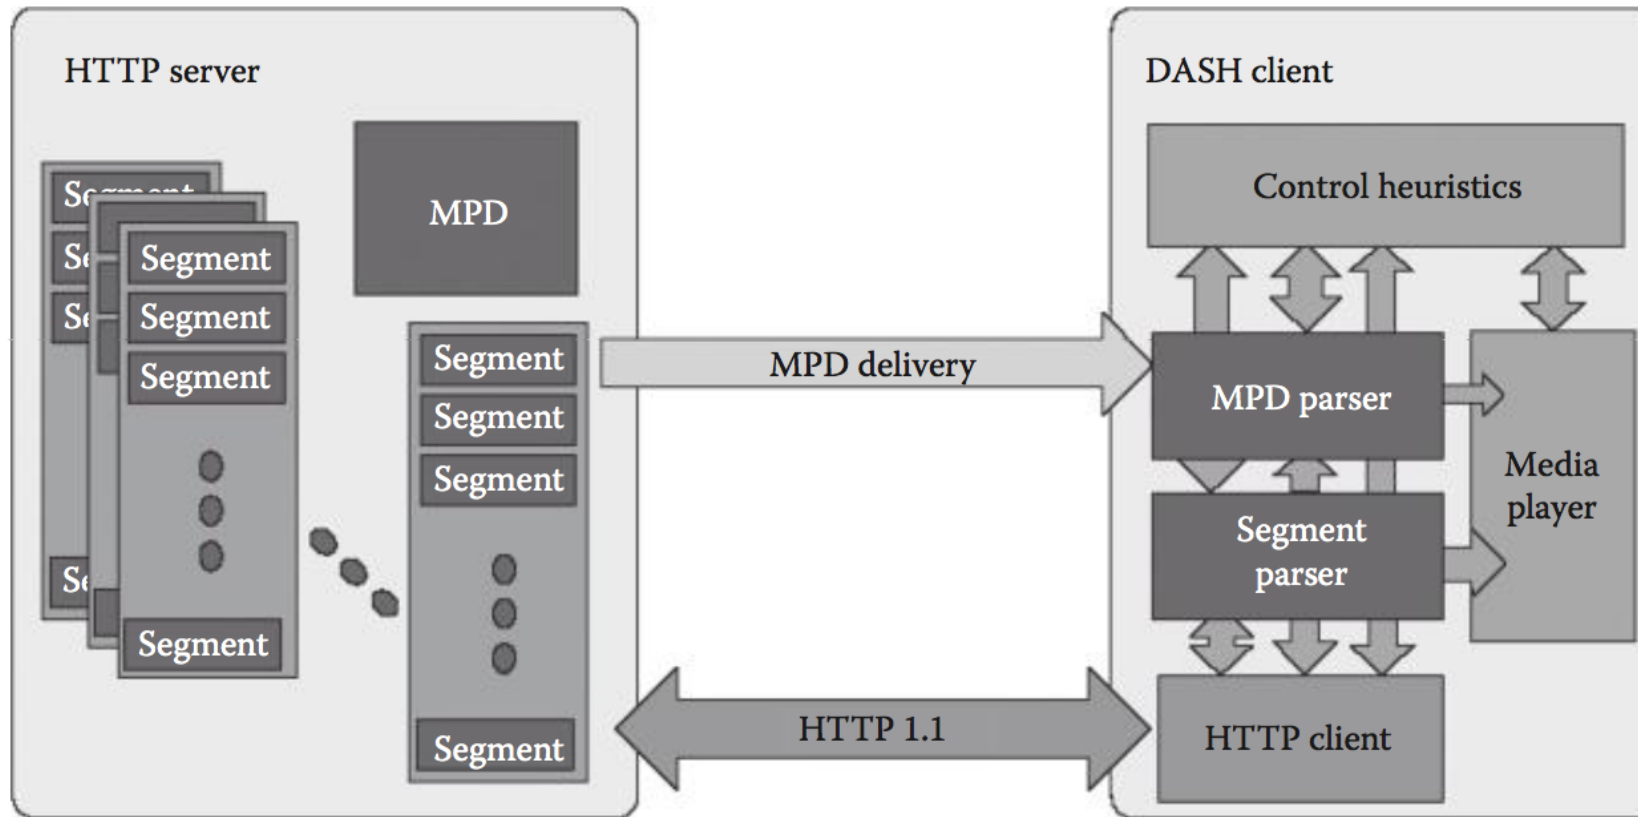

# Queuing model of the data center in multimedia cloud

# Fundamental concept of fog computing

# Scope of the MPEG-DASH standard

# The architecture of scheduling on video transcoding for DASH in the cloud environment