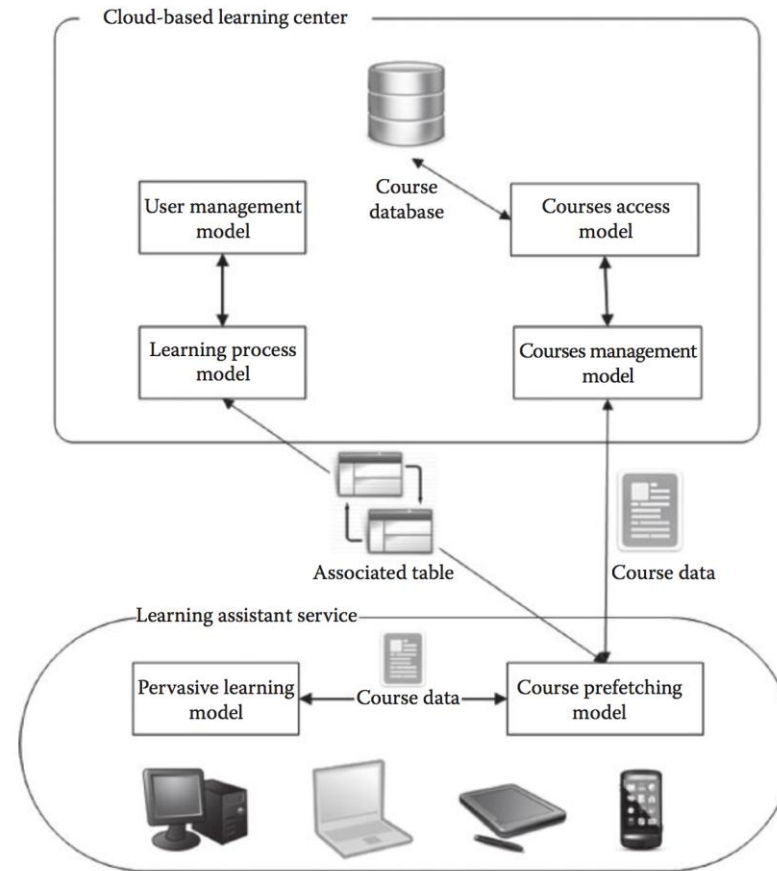

System architecture